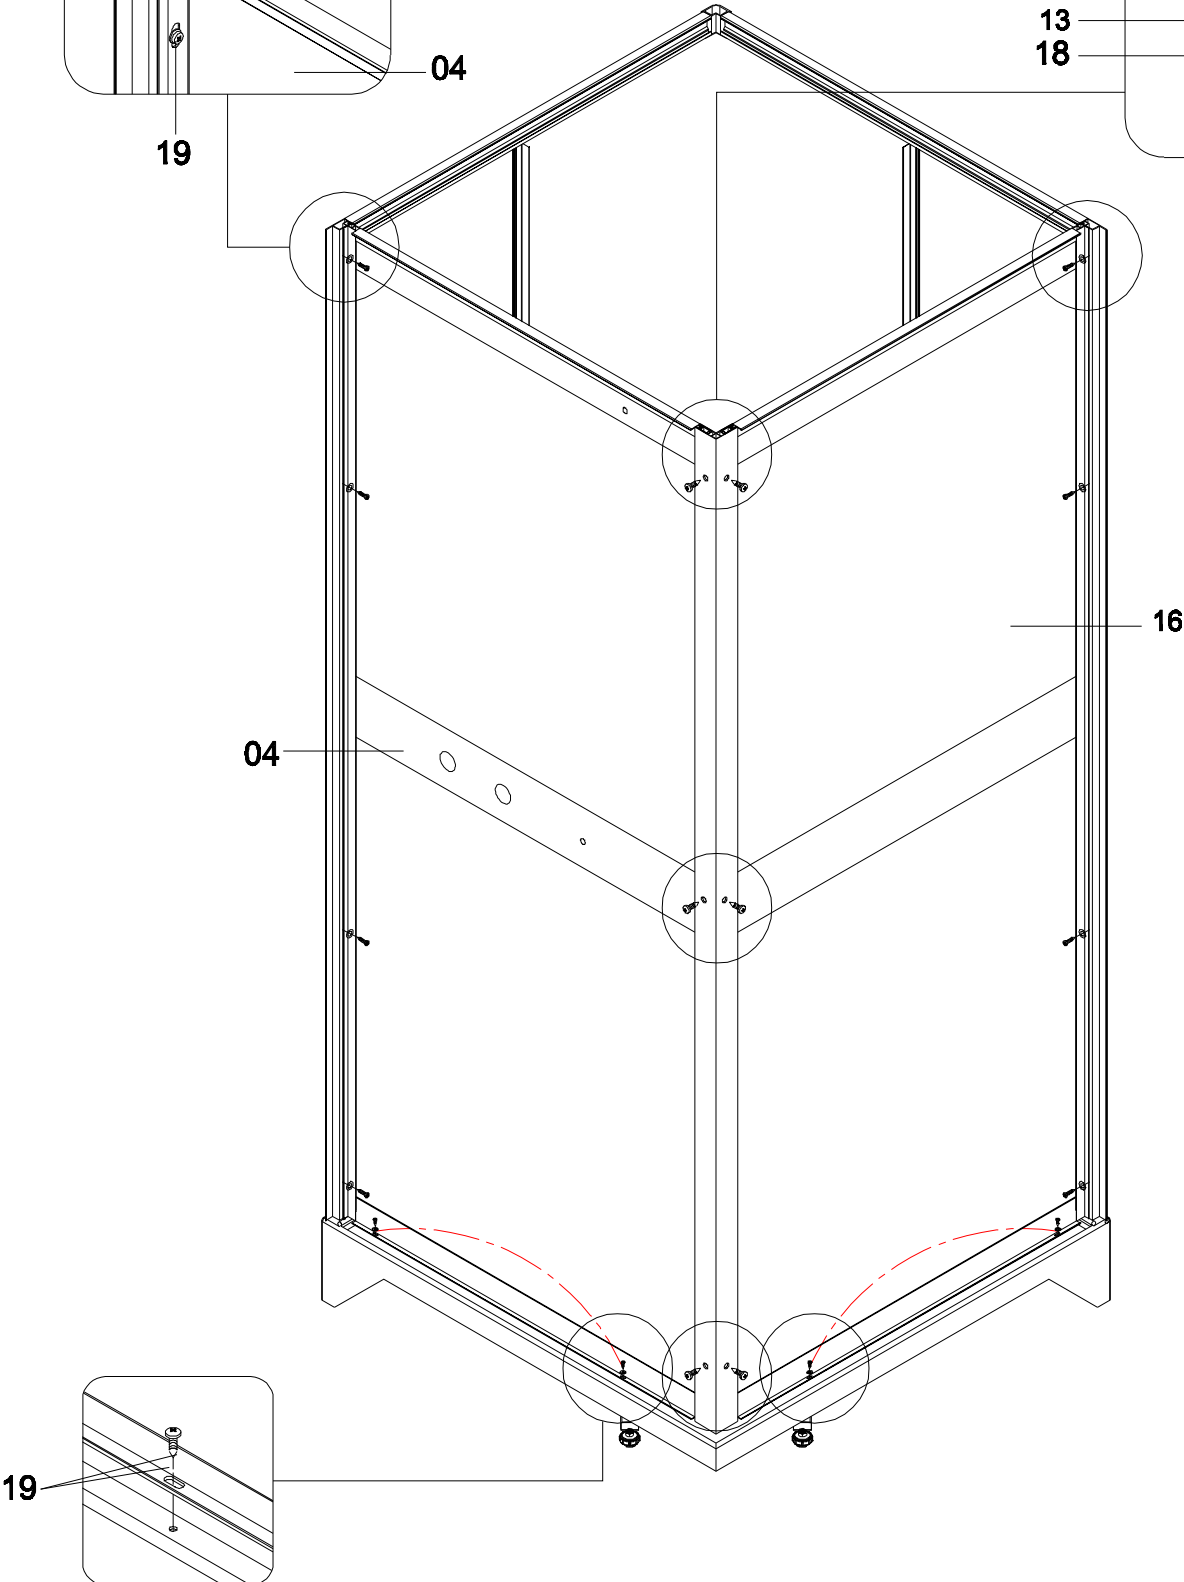

bathlife®

134-539

90×90×200cm

Installation

Manual

PRODUCT EXPLOSION FIGURE

INSTALLATION ACCESSORIES LIST

05

X1

06

X1

06

06

05

33mm

bathlife®