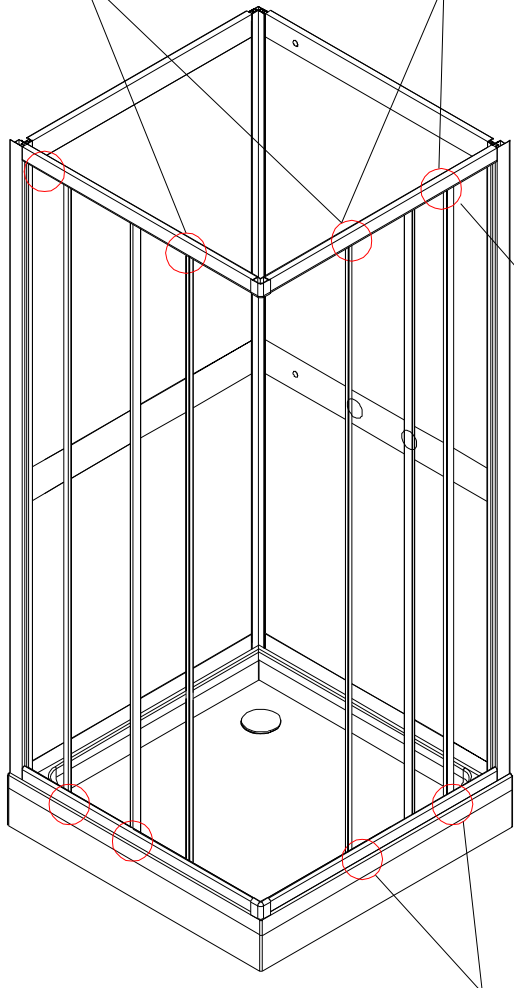

bathlife®

134-539

90×90×200cm

Installation

Manual

PRODUCT EXPLOSION FIGURE

INSTALLATION ACCESSORIES LIST

05

X1

06

X1

06

06

05

33mm

bathlife®