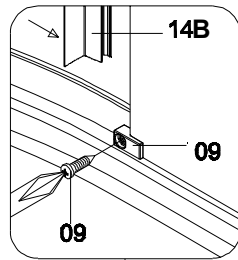

bathlife®

134-539

90×90×200cm

Installation

Manual

PRODUCT EXPLOSION FIGURE

INSTALLATION ACCESSORIES LIST

05

X1

06

X1

06

06

05

33mm

bathlife®