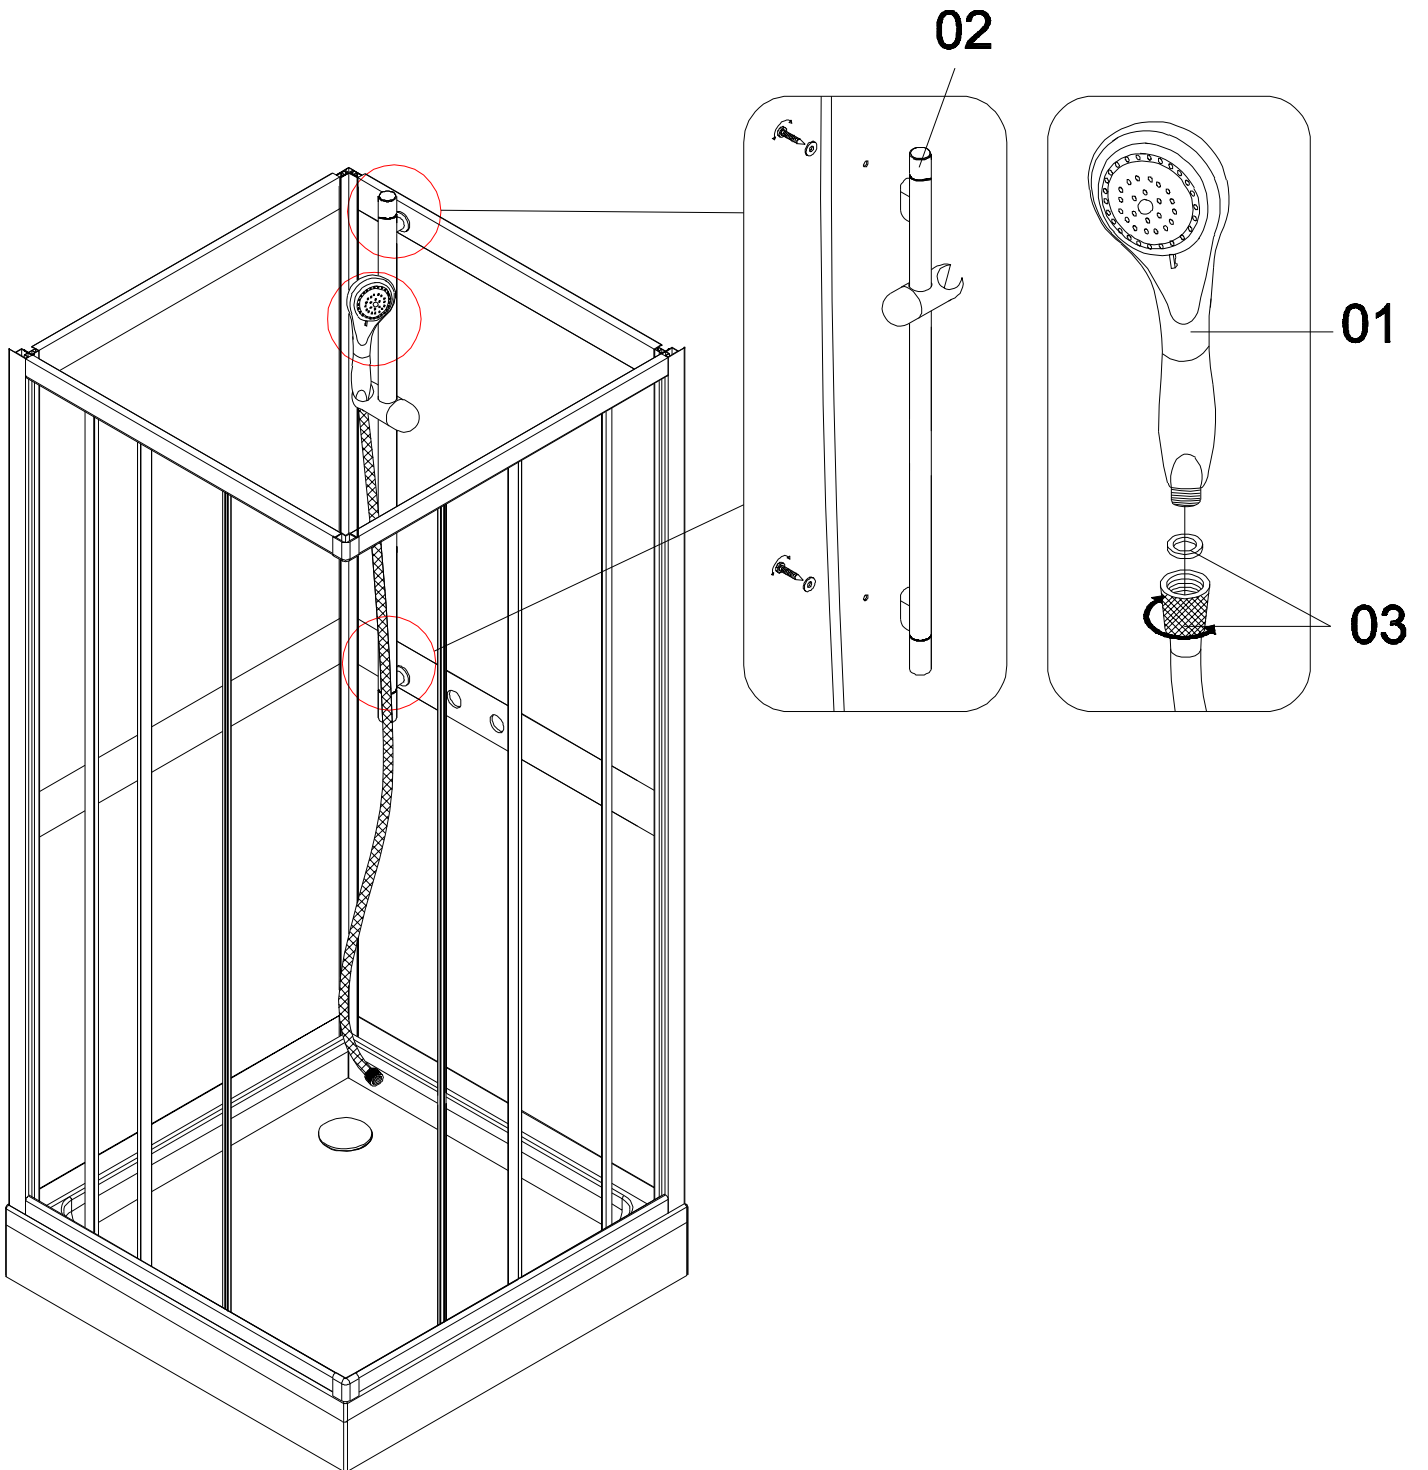

bathlife®

134-539

90×90×200cm

Installation

Manual

PRODUCT EXPLOSION FIGURE

INSTALLATION ACCESSORIES LIST

05

X1

06

X1

06

06

05

33mm

bathlife®