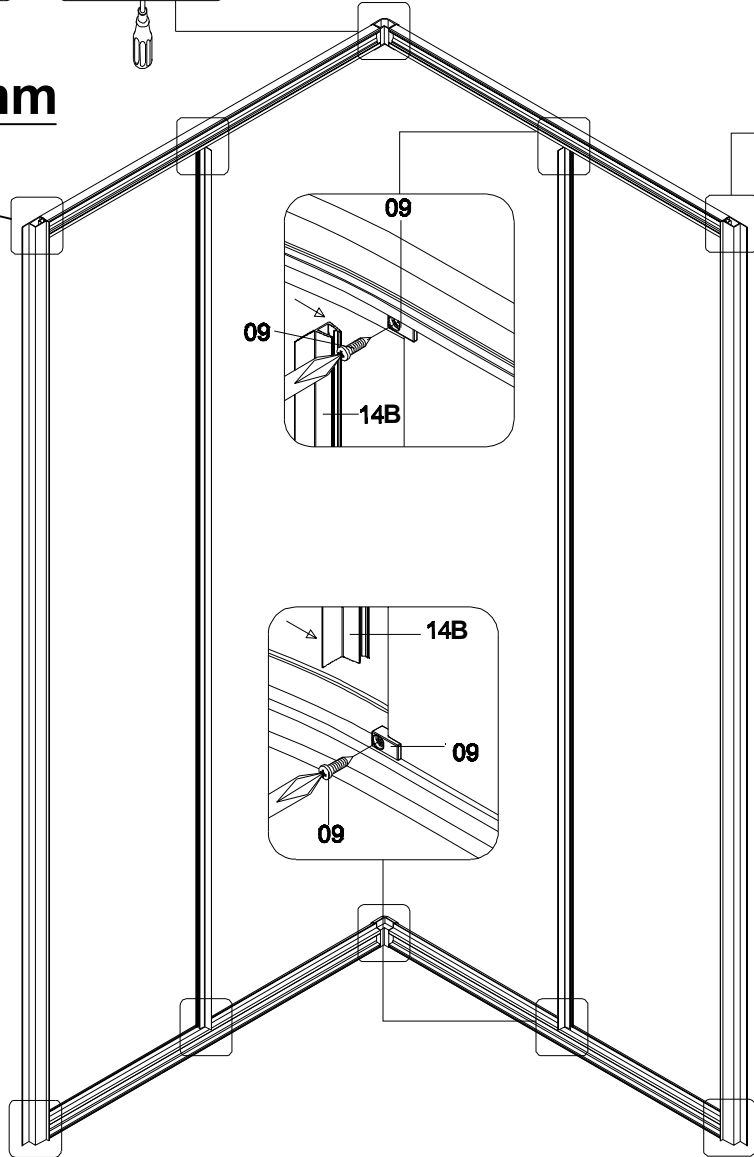

bathlife®

134-539

90×90×200cm

Installation

Manual

PRODUCT EXPLOSION FIGURE

INSTALLATION ACCESSORIES LIST

05

X1

06

X1

06

06

05

33mm

bathlife®