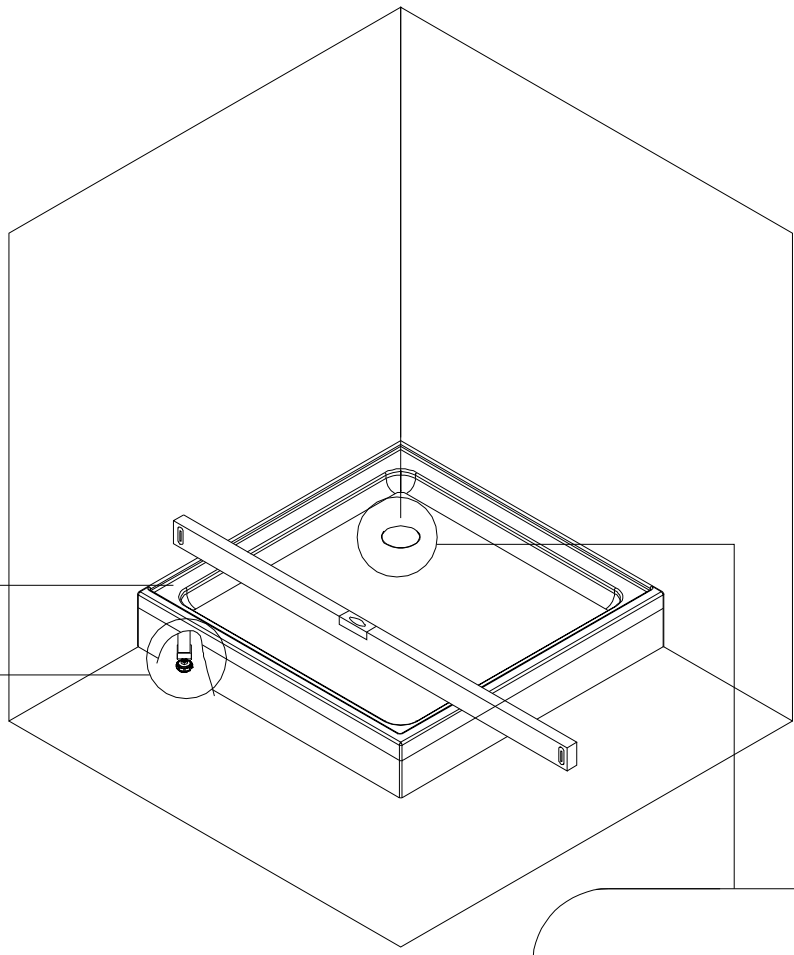

bathlife®

134-539

90×90×200cm

Installation

Manual

PRODUCT EXPLOSION FIGURE

INSTALLATION ACCESSORIES LIST

05

X1

06

X1

06

06

05

33mm

bathlife®