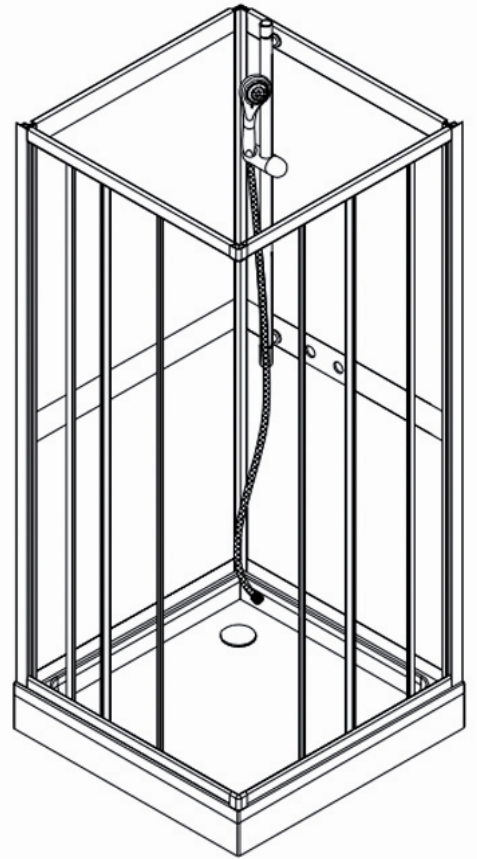

bathlife®

134-539

90×90×200cm

Installation

Manual

PRODUCT EXPLOSION FIGURE

INSTALLATION ACCESSORIES LIST

05

X1

06

X1

06

06

05

33mm

bathlife®