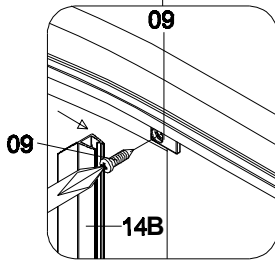

bathlife®

134-539

90×90×200cm

Installation

Manual

PRODUCT EXPLOSION FIGURE

INSTALLATION ACCESSORIES LIST

05

X1

06

X1

06

06

05

33mm

bathlife®