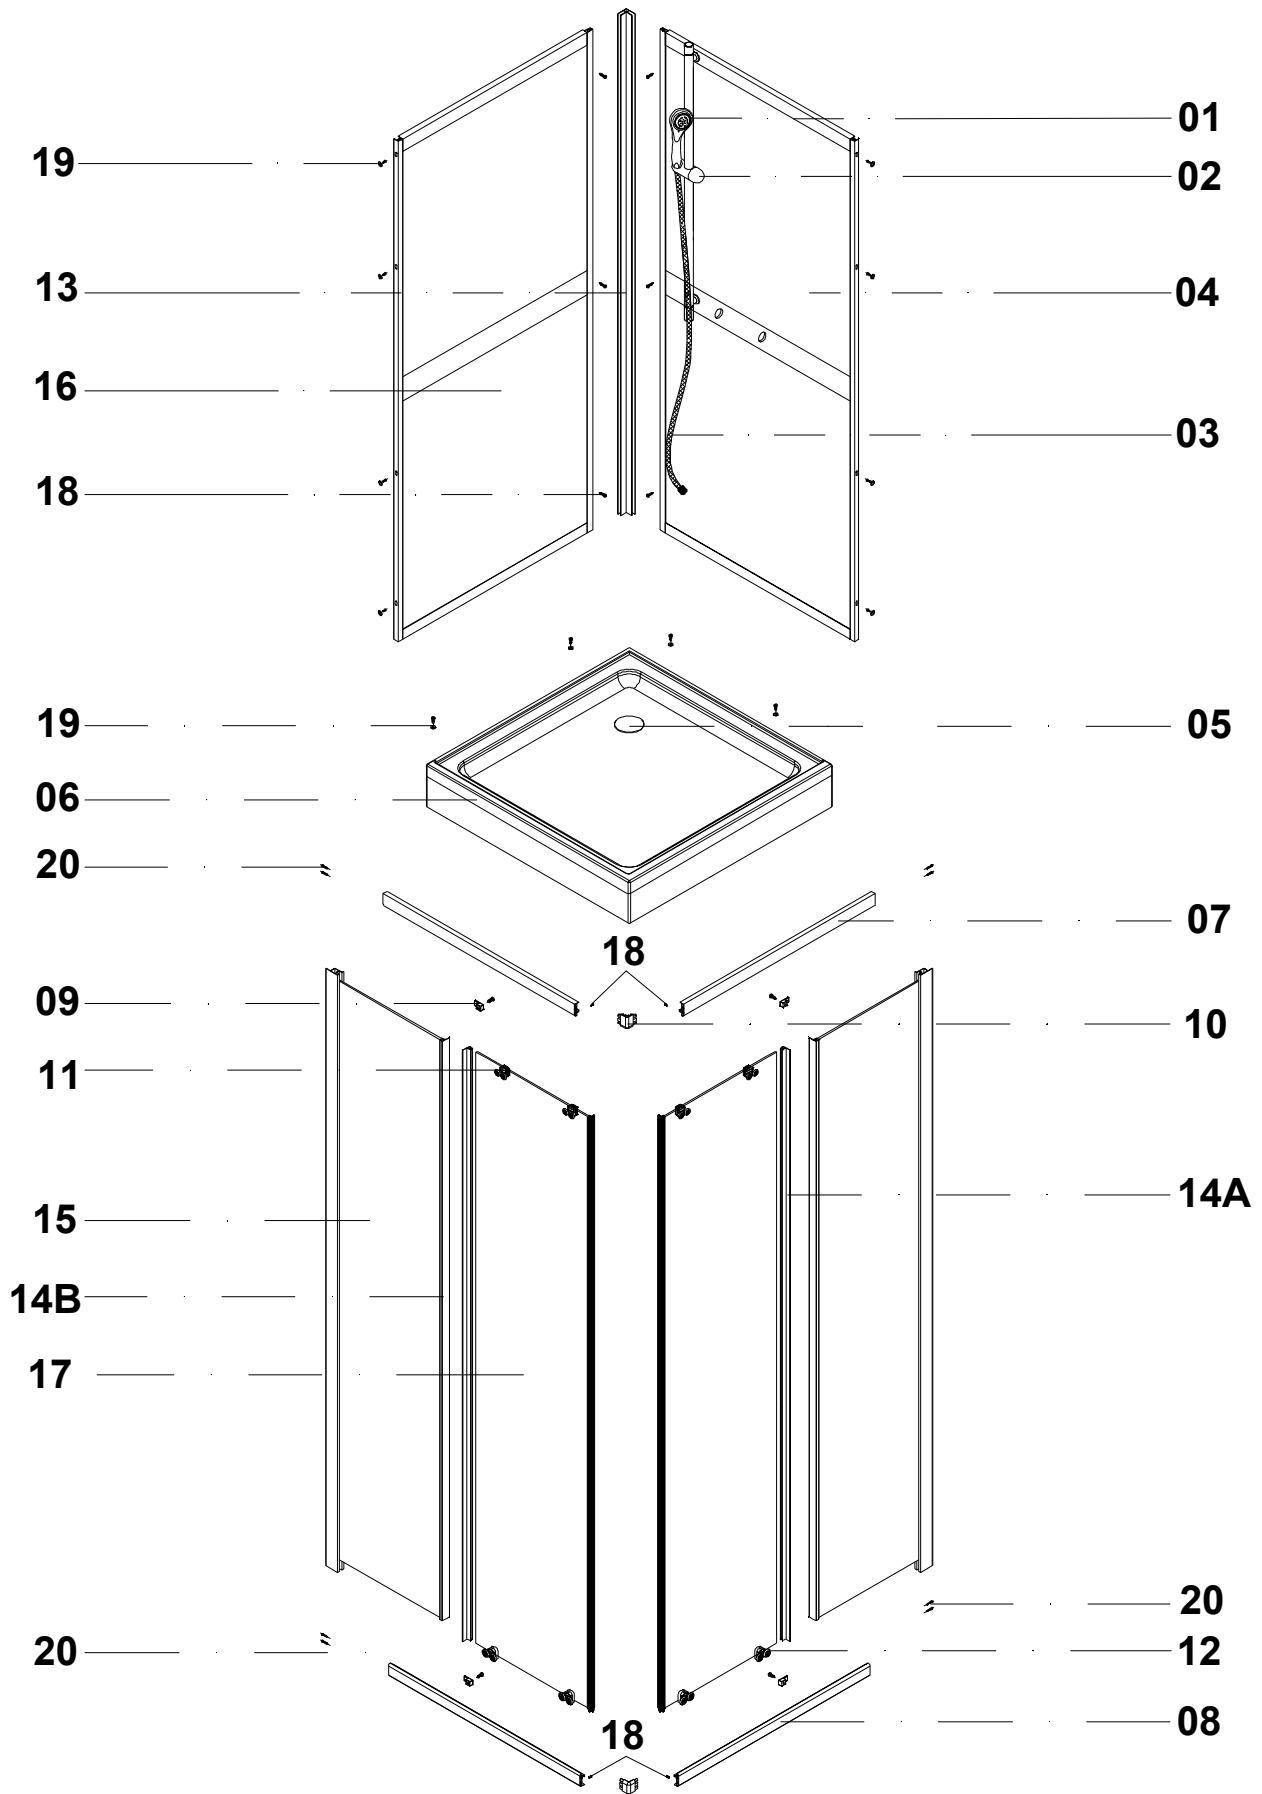

bathlife®

134-539

90×90×200cm

Installation

Manual

PRODUCT EXPLOSION FIGURE

INSTALLATION ACCESSORIES LIST

05

X1

06

X1

06

06

05

33mm

bathlife®