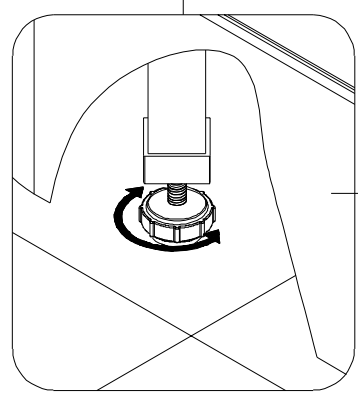

bathlife®

134-539

90×90×200cm

Installation

Manual

PRODUCT EXPLOSION FIGURE

INSTALLATION ACCESSORIES LIST

05

X1

06

X1

06

06

05

33mm

bathlife®