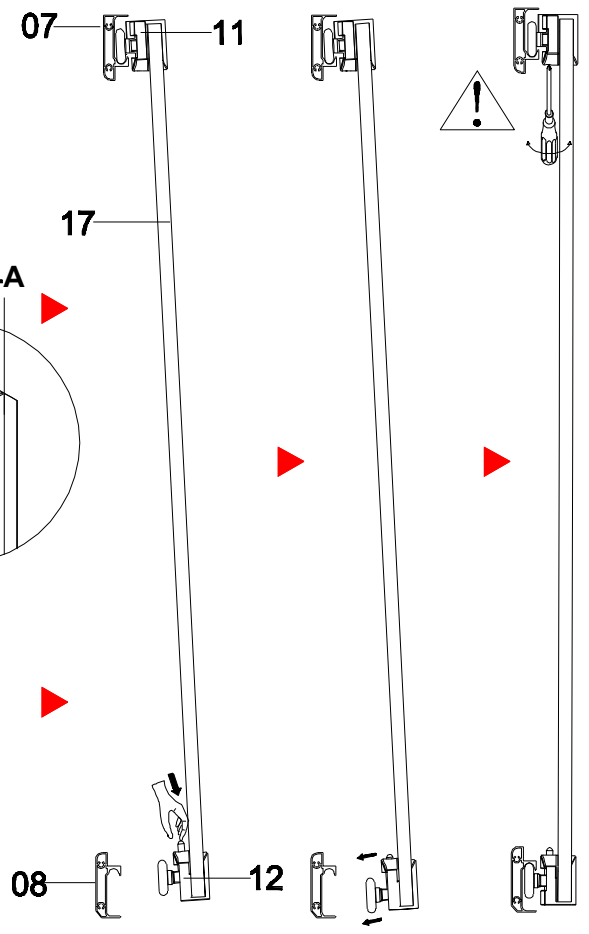

bathlife®

134-539

90×90×200cm

Installation

Manual

PRODUCT EXPLOSION FIGURE

INSTALLATION ACCESSORIES LIST

05

X1

06

X1

06

06

05

33mm

bathlife®