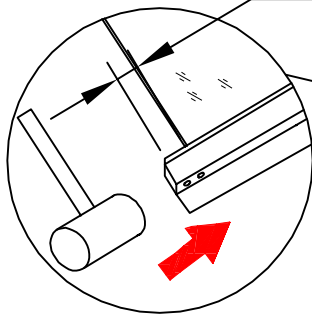

bathlife®

134-539

90×90×200cm

Installation

Manual

PRODUCT EXPLOSION FIGURE

INSTALLATION ACCESSORIES LIST

05

X1

06

X1

06

06

05

33mm

bathlife®