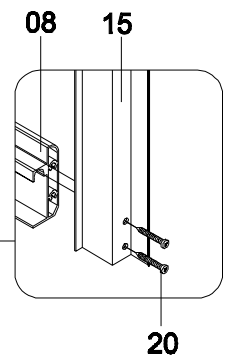

bathlife®

134-539

90×90×200cm

Installation

Manual

PRODUCT EXPLOSION FIGURE

INSTALLATION ACCESSORIES LIST

05

X1

06

X1

06

06

05

33mm

bathlife®