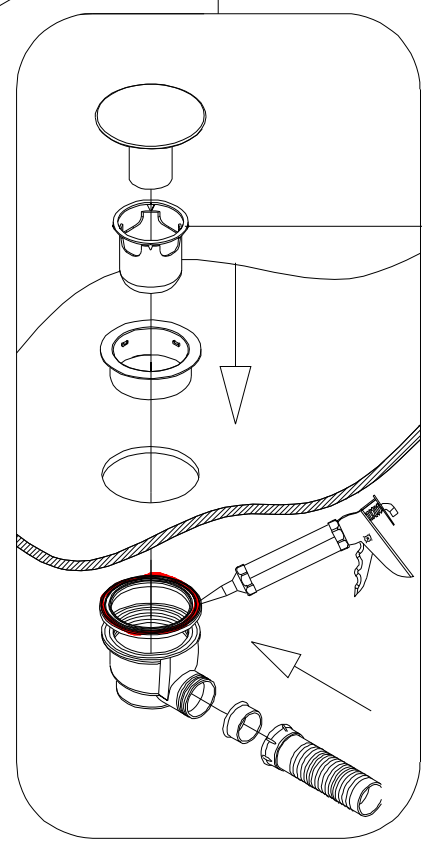

bathlife®

134-539

90×90×200cm

Installation

Manual

PRODUCT EXPLOSION FIGURE

INSTALLATION ACCESSORIES LIST

05

X1

06

X1

06

06

05

33mm

bathlife®