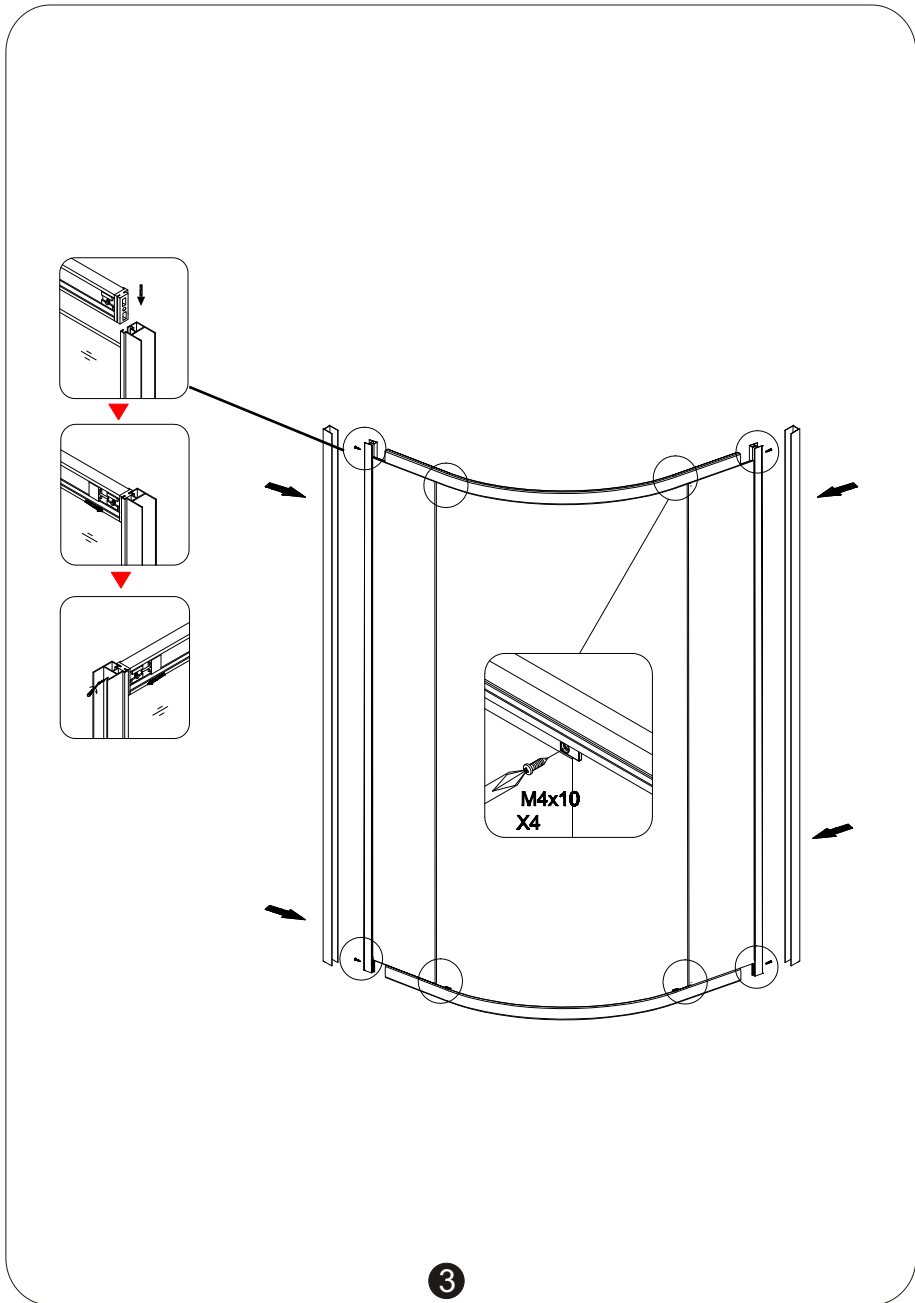

INTERIA

Model:RSC-DAI-80/90/100

Size:80x80/90x90/100x100x190cm

- 01  X1
- 02  X2
- 03  X4
- 04  X1
- 05  X1
- 06  X1
- 07  X1
- 08  X2
- 09  X4
- 10  M3.5x30 X4
- 11  X4
- 12  M4X25 X6
- 13  M4X10 X6
- 14  X1
- 15  X1
- 16  X6
- 17  X2

Step 10

9

2

Step6

Step7