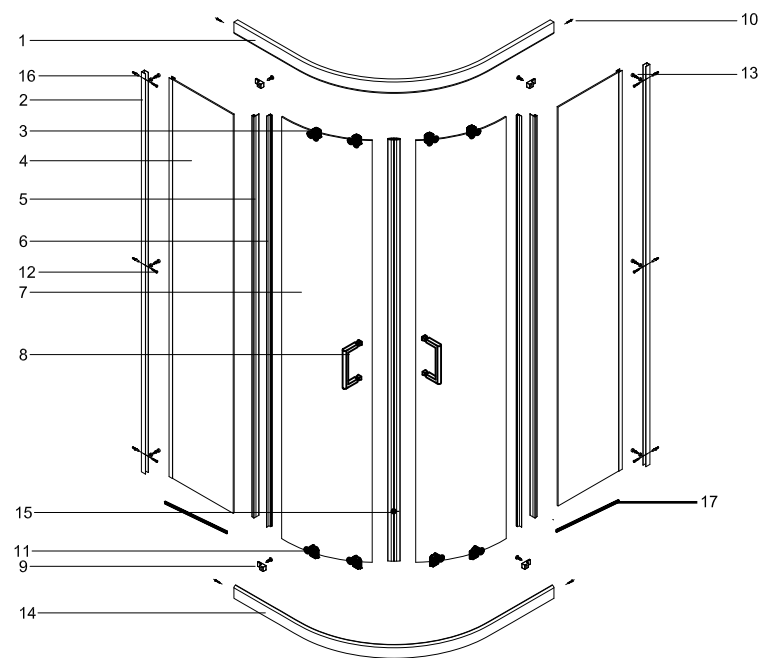

INTERIA

Model:RSC-DAI-80/90/100

Size:80x80/90x90/100x100x190cm

- 01  X1
- 02  X2
- 03  X4
- 04  X1
- 05  X1
- 06  X1
- 07  X1
- 08  X2
- 09  X4
- 10  M3.5x30 X4
- 11  X4
- 12  M4X25 X6
- 13  M4X10 X6
- 14  X1
- 15  X1
- 16  X6
- 17  X2

Step 10

9

2

Step6

Step7