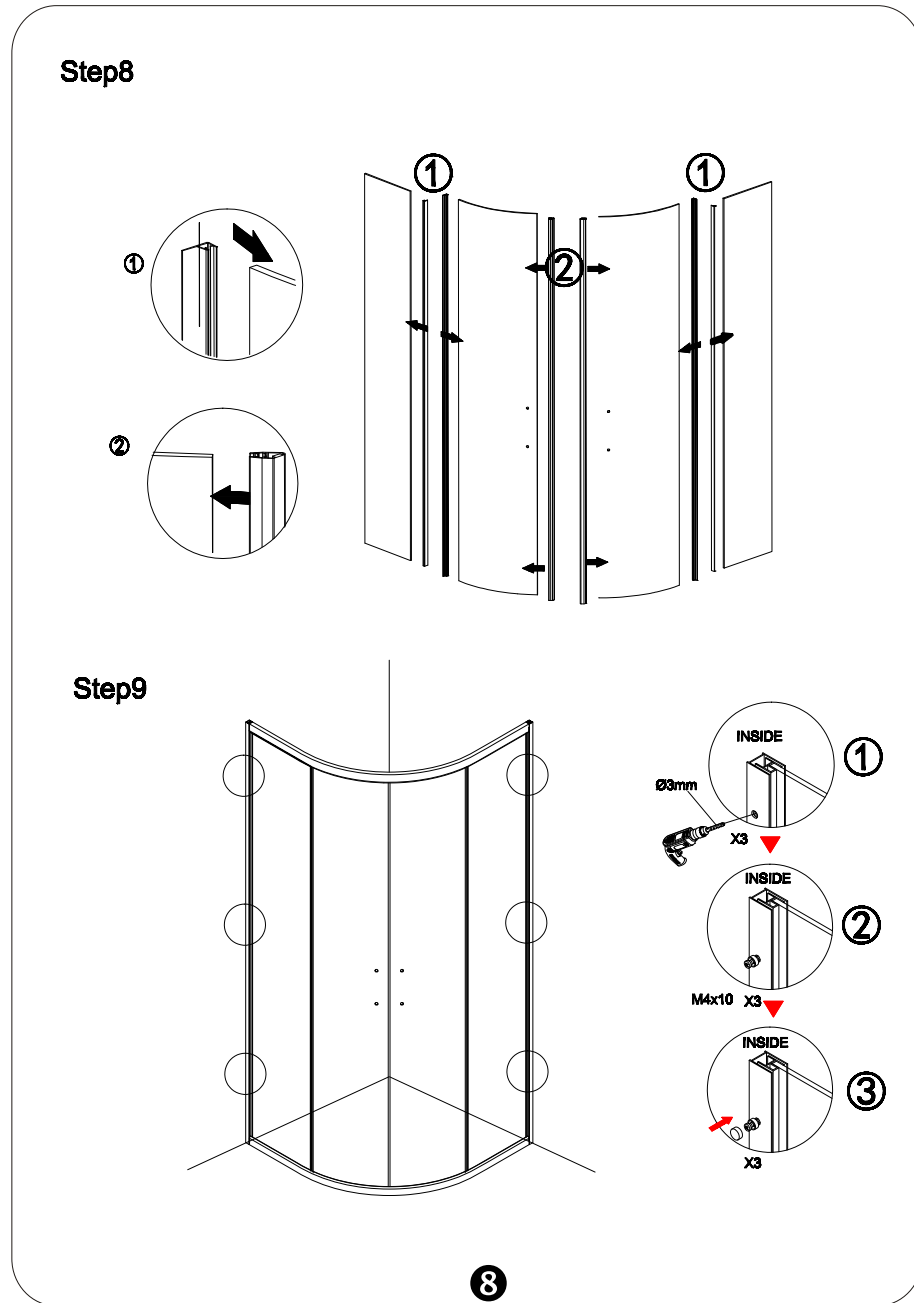

INTERIA

Model:RSC-DAI-80/90/100

Size:80x80/90x90/100x100x190cm

- 01  X1
- 02  X2
- 03  X4
- 04  X1
- 05  X1
- 06  X1
- 07  X1
- 08  X2
- 09  X4
- 10  M3.5x30 X4
- 11  X4
- 12  M4X25 X6
- 13  M4X10 X6
- 14  X1
- 15  X1
- 16  X6
- 17  X2

Step 10

9

2

Step6

Step7