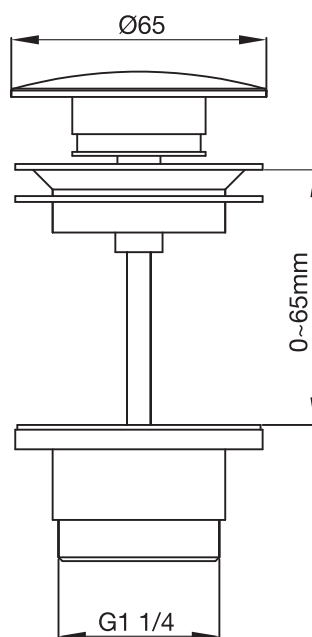

SCANDTAP®
BATHROOM CONCEPTS

Scandtap AB, Olofsdalsvägen 21, 302 41 Halmstad, Sweden
info@scandtap.com, www.scandtap.com

Typgodkännande nr: 1354 - 1356