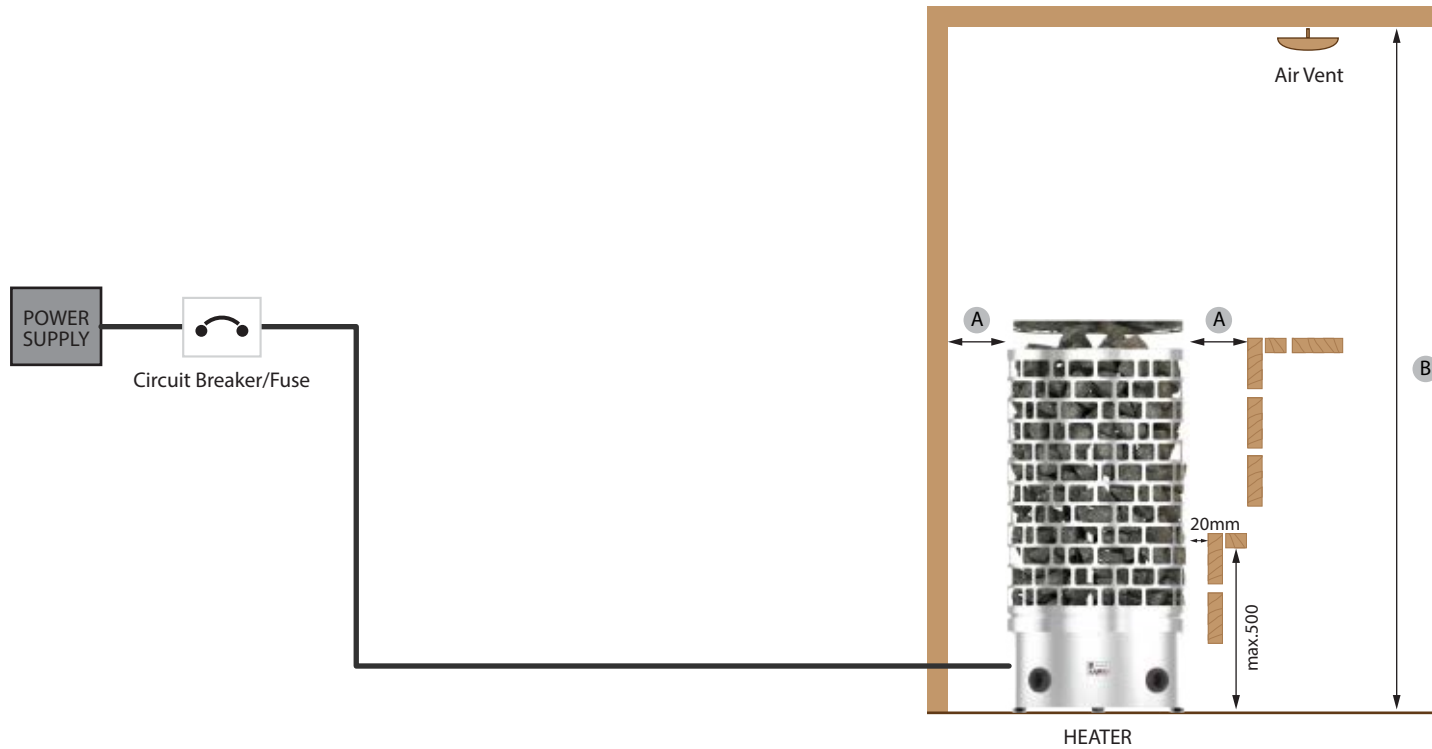

# ARIES WALL HEATER- Installation Diagram for Built-in Control (NB)

### Minimum Safety Distances

Heater Model	A	B
ARI3-45NB-WL	100	1900
ARI3-60NB-WL	100	1900
ARI3-75NB-WL	100	1900
ARI3-90NB-WL	100	1900